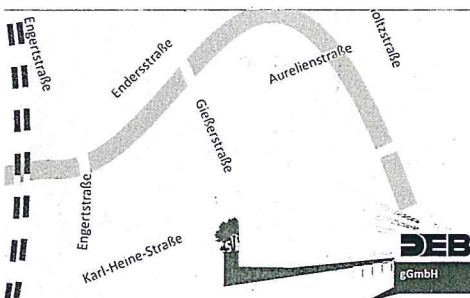

WILLKOMMEN IN DEUTSCHLAND!

Um sich in einem Land zu Hause zu fühlen, ist es sehr wichtig die Landessprache zu beherrschen. Dafür bieten wir Ihnen regelmäßig startende Sprachkurse an. Diese Kurse werden vom Freistaat Sachsen finanziert und sind für Sie aus diesem Grund kostenfrei.

- ☛ „Deutsch sofort“ – Ziel: Sprachniveau A1 (200 UE)
- ☛ „Alphabetisierungskurs“ – Ziel: sprachliche Einstiegsvoraussetzung für den Kurs „Deutsch qualifiziert“ (400 UE)
- ☛ „Deutsch qualifiziert“ – Ziel: Sprachniveau B1 (400 UE)

KONTAKT | DEUTSCHES ERWACHSENEN-BILDUNGSWERK (DEB)

Industriestraße 85 – 95 . 04229 Leipzig
TEL +49(0)341 | 306104-0 . FAX +49(0)341 | 306104-1
MAIL m.simeonov@deb-gruppe.org

WIR BILDEN ERFOLG | DIE DEB-GRUPPE | WWW.DEB.DE

GERMAN LANGUAGE COURSES

WELCOME TO GERMANY!

To make you feel at home it is important to learn german. Therefore we are offering language courses, starting frequently. The courses are free of charge, financed by „Freistaat Sachsen“.

- ☛ „German immediately“ – aim: language level A1 (200 lessons)
- ☛ „Alphabetization“ – aim: qualification for „German advanced-courses“ (400 lessons)
- ☛ „German advanced“ – aim: Language level B1 (400 lessons)

CONTACT | DEUTSCHES ERWACHSENEN-BILDUNGSWERK (DEB)

Industriestraße 85 – 95 . 04229 Leipzig
TEL +49(0)341 | 306104-0 . FAX +49(0)341 | 306104-1
MAIL m.simeonov@deb-gruppe.org

WE EDUCATE SUCCESS | THE DEB-GROUP | WWW.DEB.DE

DB HAUPTBAHNHOF
Leipzig

H BUSBAHNHOF

S S-BAHNHOF

DB HAUPTBAHNHOF
Leipzig

H BUSBAHNHOF

S S-BAHNHOF